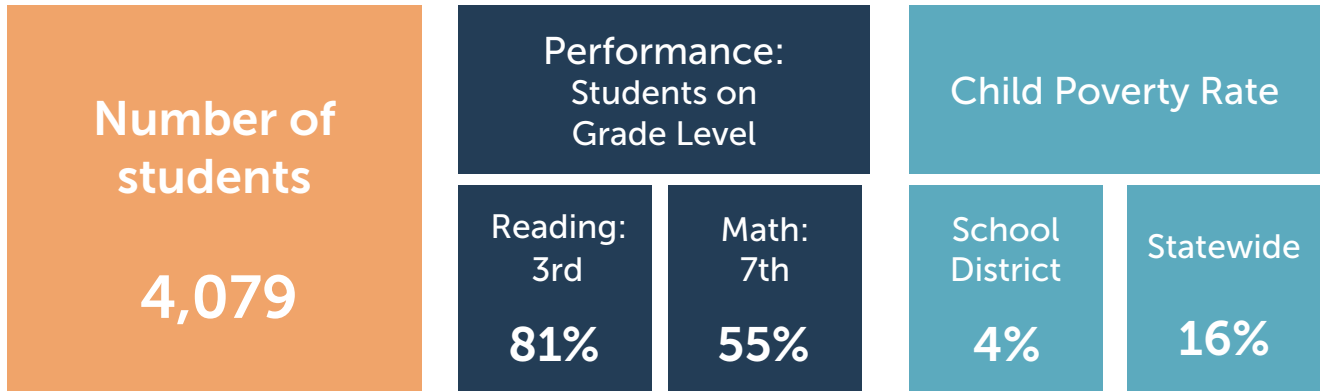

Bethel Park

School District Factsheet 2024

HERE IS WHAT HAS CHANGED FOR THE DISTRICT SINCE 2011 WHEN THE STATE DRAMATICALLY REDUCED EDUCATION FUNDING: