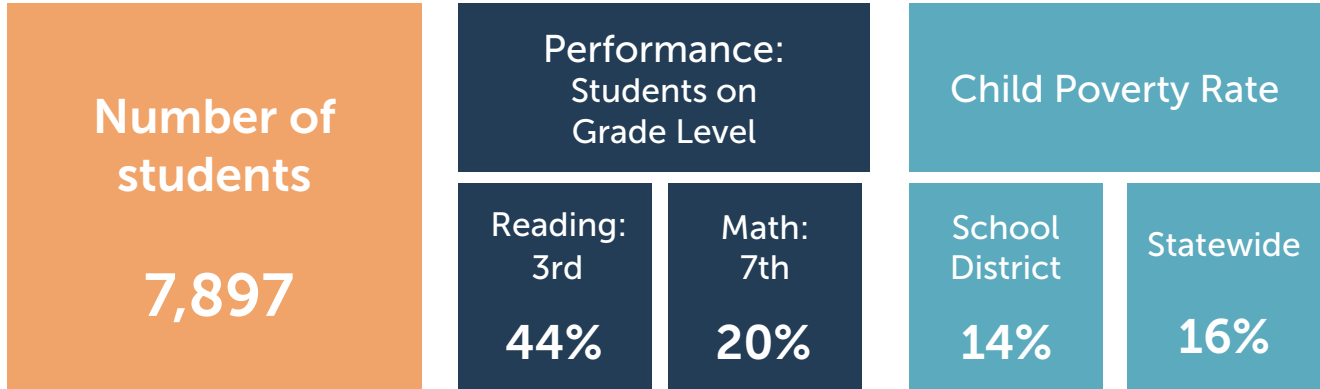

\$19,746

Current spending per student in Bensalem Township.

Bensalem Township rank in current spending out of 500 school districts (#1 being the highest).

188

Bensalem Township

School District Factsheet 2024