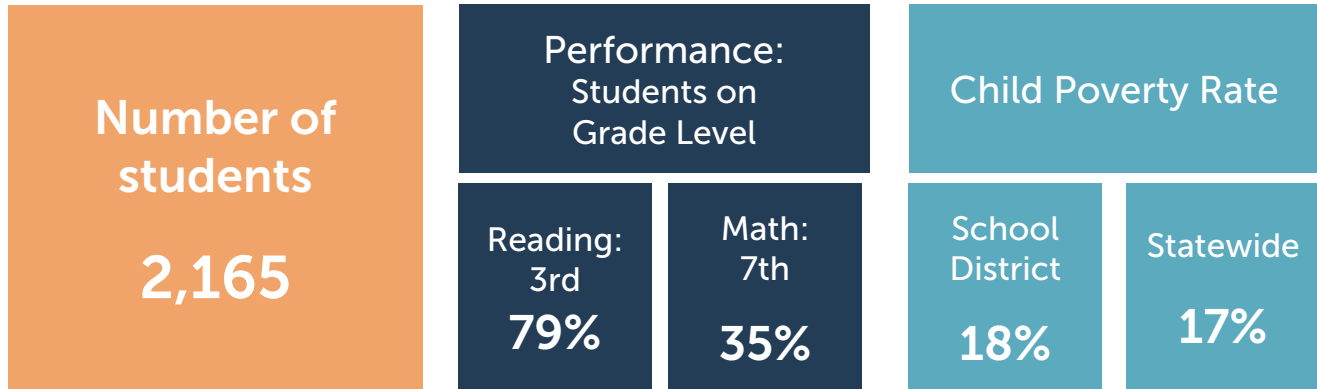

HERE IS WHAT HAS CHANGED FOR THE DISTRICT SINCE 2011 WHEN THE STATE DRAMATICALLY REDUCED EDUCATION FUNDING: