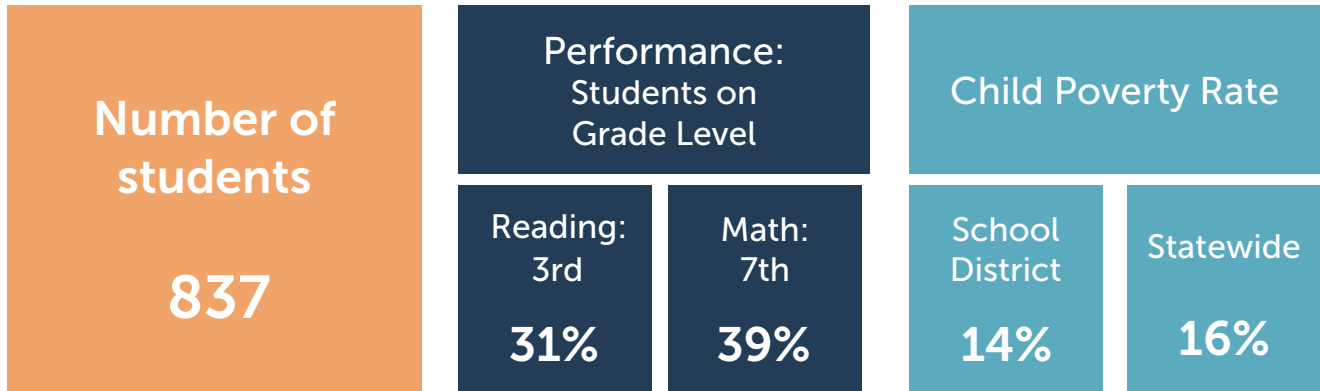

Moshannon Valley

School District Factsheet 2024

HERE IS WHAT HAS CHANGED FOR THE DISTRICT SINCE 2011 WHEN THE STATE DRAMATICALLY REDUCED EDUCATION FUNDING: