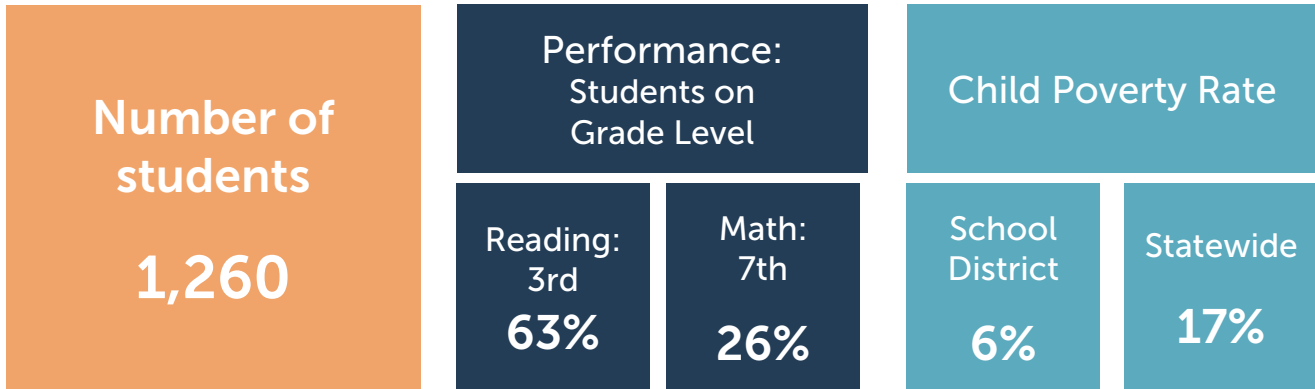

\$14,764

Current spending per student in South Williamsport Area.

South Williamsport Area rank in current spending out of 500 school districts (#1 being the highest).

439

South Williamsport Area

School District Factsheet 2023