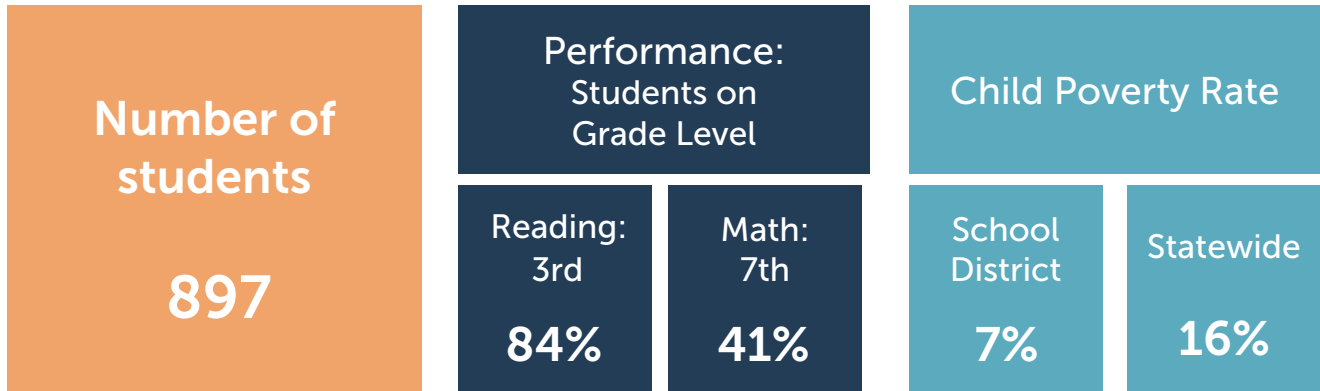

\$16,559

Current spending per student in Conemaugh Township Area.

Conemaugh Township Area rank in current spending out of 500 school districts (#1 being the high-

410

Conemaugh Town- School District Factsheet 2024