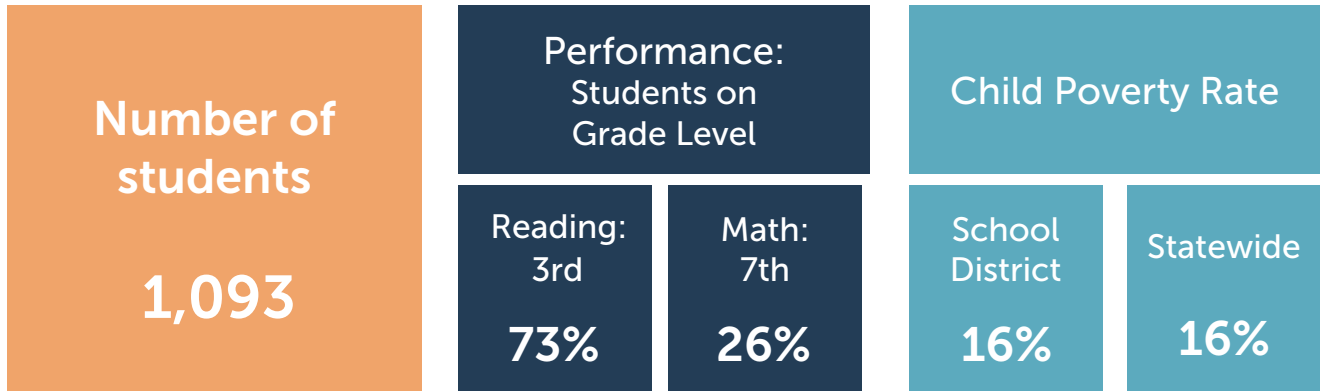

Bentworth

School District Factsheet 2024

HERE IS WHAT HAS CHANGED FOR THE DISTRICT SINCE 2011 WHEN THE STATE DRAMATICALLY REDUCED EDUCATION FUNDING: