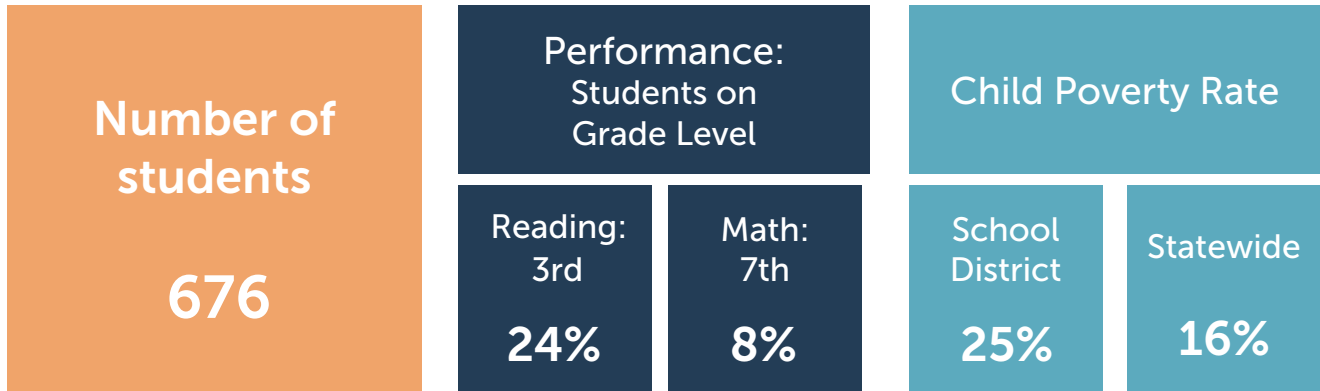

Monessen City

School District Factsheet 2024

HERE IS WHAT HAS CHANGED FOR THE DISTRICT SINCE 2011 WHEN THE STATE DRAMATICALLY REDUCED EDUCATION FUNDING: